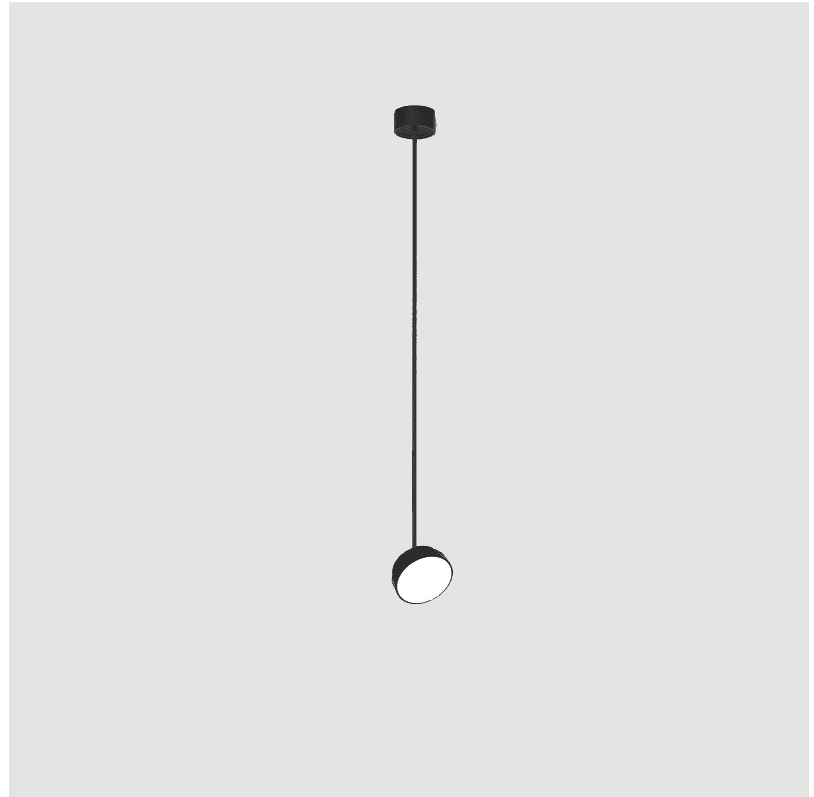

GENERAL

Series: Sign Diva Flex
Subseries: Sign Diva Flex
Brand: Prolicht
Division: Architectural
Mounting Type: Suspension
Mounting Location: Ceiling
Subcategory: Pendant

PHYSICAL

Shape: Round
Diameter (mm): 200
Diameter (in): 7 7/8
Height (mm): 1620
Height (in): 63 3/4
Light Distribution: Adjustable / Direct
Weight (kg): 2.007
Weight (lbs): 4.42
Diffuser: PMMA - Opal / Micro-Prism / Sparkling Secret / Vintage Industrial
Fixture Finish: SSR / BKV / CWI / CRY / HAB / UFT / ITA / RUA / FTG / MYG / LOD / PUS / FRO / FUP / KIA / POP / BLS / SPG / MEY / GOH / GUM / CHC / COM / ABZ / JAG / OBR / MOS / ROR
Fixture Material: Extruded Aluminum / Steel

ELECTRICAL

Lamp Type: LED (Zhaga Standard)
Input Wattage (W): 12.1
Total Output Wattage (W): 11
Dimming: Tri-Mode (Non-Dimming and Phase Dimming (120Vac only) and 0-10V Dimming)
Driver Included: Yes
Driver Location: Integrated
Driver Type: Constant Current - Universal
Driver Class: Class 2
Input Voltage (V): 120 - 277
Constant Current (MA): 350

LED

Color Temperature (°K): 2700 / 3000 / 3500 / 4000
Max. Delivered Lumen (lm): 836 / 895 / 902 / 921
Nominal Lumen (lm): 1280 / 1370 / 1382 / 1410
CRI: >90 CRI
Lamp Life (hrs): 50000

OPTICAL

Adjustability: Rotational 170°; Tilt 90°

RATINGS AND CERTIFICATIONS

Certified By: Certified for North American Standards
IP rating: IP20